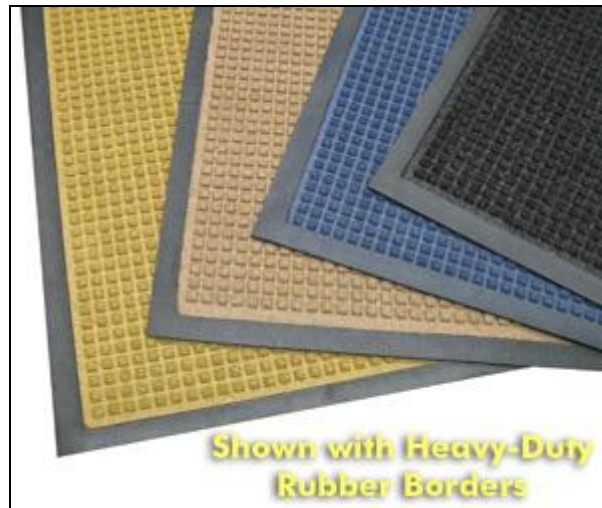

## Absorba Entrance Mats

Absorba Mats are visually appealing and highly functional commercial-grade entrance mats. Due to this floor mats waffle surface pattern, these Absorba entrance mats effectively scrape shoes and boots clean from dirt, debris and absorb moisture.

- The Absorbamat contains a sturdy water-dam border around the perimeter which can hold up to 1.5 gallons per SY of rain/snow.
- Absorba floor mats are manufactured with a heavy-duty rubber border that prevents debris and moisture from flowing off the sides yet is not a tripping hazard.
- The surface of each Absorba mat is produced with an anti-static polypropylene that quickly dries and does not fade nor rot, making these entrance mats perfect floormats for both indoor or outdoor locations.
- To clean the Absorba Mats just shake out, vacuum, or hose down and hang dry.

### Standard Sizes (Approximate)

Size	Qty. 1	Qty. 2-10	Qty. 11-25	Qty. 26+
2' x 3'	\$29.20	\$28.03	\$26.28	\$24.82
3' x 4'	\$52.55	\$50.44	\$47.29	\$44.67
3' x 5'	\$62.02	\$59.53	\$55.81	\$52.72
3' x 8'	\$121.24	\$116.40	\$109.12	\$103.06
3' x 10'	\$124.02	\$119.05	\$111.61	\$105.42
3' x 12'	\$173.11	\$166.18	\$155.80	\$147.14
3' x 16'	\$230.81	\$221.58	\$207.73	\$196.19
3' x 20'	\$288.51	\$276.96	\$259.66	\$245.23
4' x 6'	\$99.21	\$95.24	\$89.29	\$84.33
4' x 8'	\$153.97	\$147.81	\$138.57	\$130.87
4' x 10'	\$165.36	\$158.75	\$148.83	\$140.56
4' x 12'	\$230.83	\$221.60	\$207.74	\$196.21
4' x 16'	\$307.75	\$295.44	\$276.97	\$261.59
4' x 20'	\$384.71	\$369.33	\$346.24	\$327.00
6' x 8'	\$230.83	\$221.60	\$207.74	\$196.21
6' x 12'	\$363.72	\$349.16	\$327.34	\$309.16
6' x 16'	\$461.62	\$443.16	\$415.45	\$392.38
6' x 20'	\$577.03	\$553.95	\$519.32	\$490.48